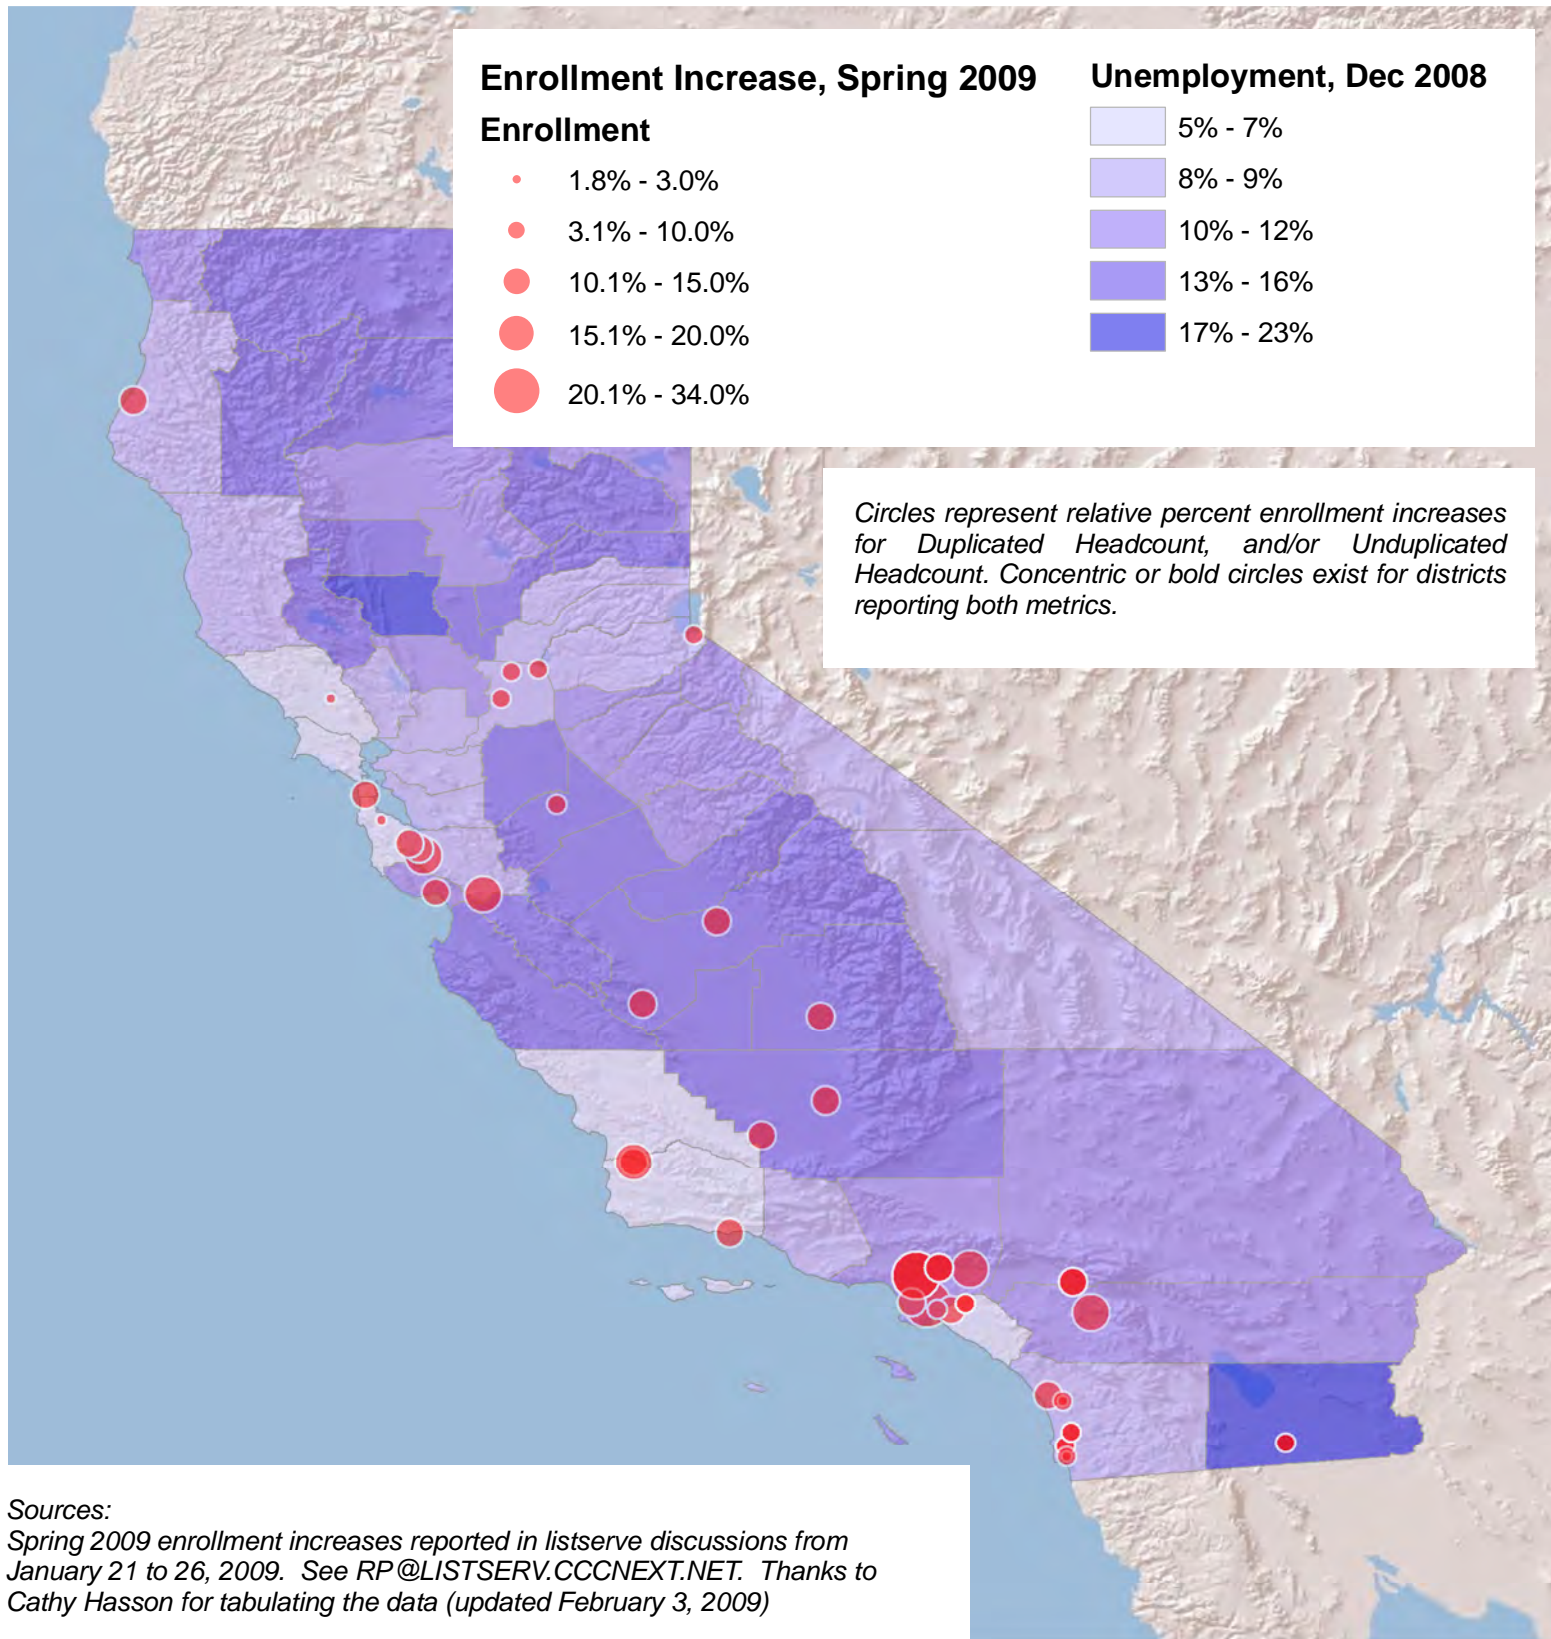

California Community Colleges Snapshot of Enrollment Increases in Spring 2009 with Unemployment Rates by County

Sources:
Spring 2009 enrollment increases reported in listserv discussions from January 21 to 26, 2009. See RP@LISTSERV.CCCNEXT.NET. Thanks to Cathy Hasson for tabulating the data (updated February 3, 2009)

County unemployment rates for December, 2008 gathered from the California Employment Development Department. See <http://www.calmis.ca.gov/file/lfmonth/0812pcou.pdf>

Draft Revision 1. February 11, 2009.
Direct questions to jroach@foundationccc.org
or visit www.cccgis.org