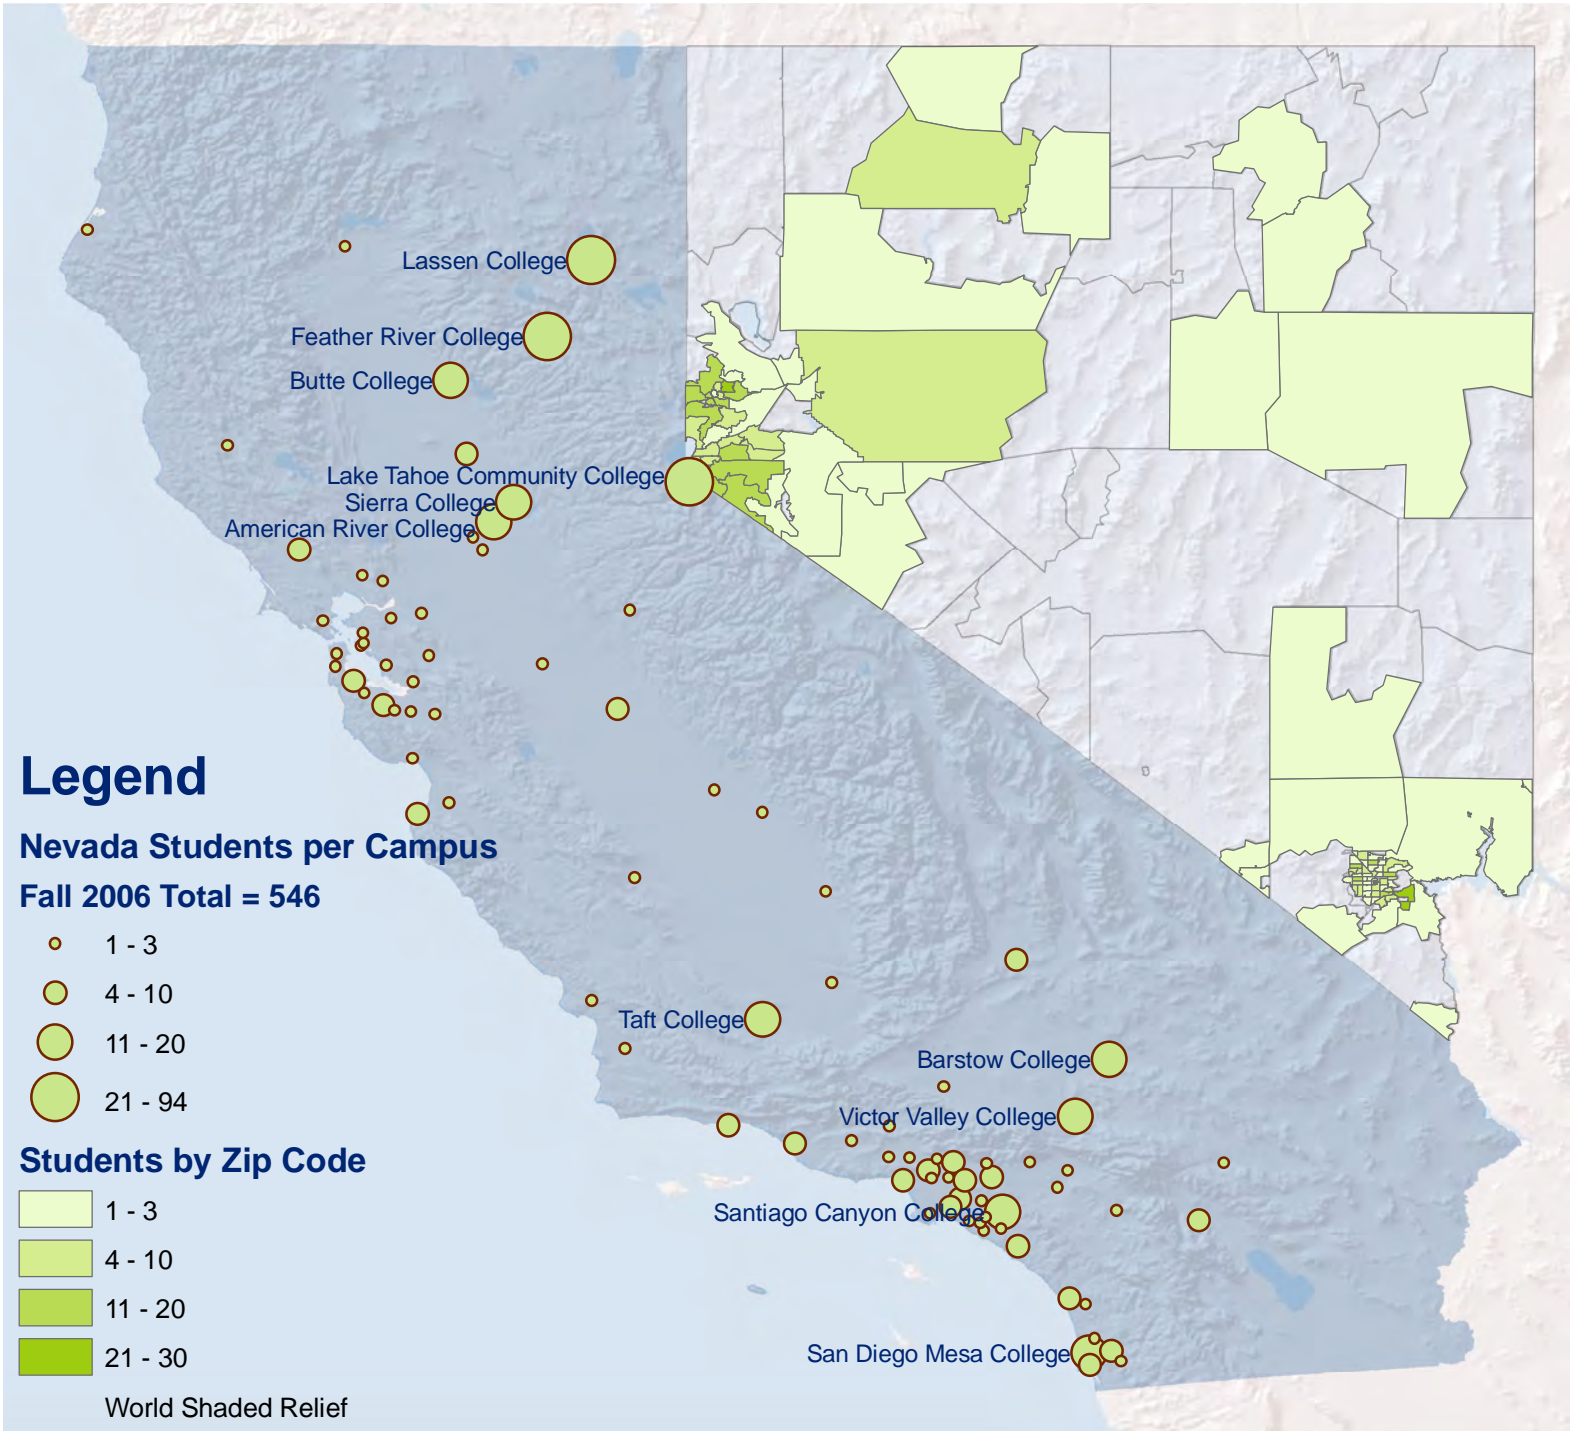

California Community College Students from the State of Nevada

Sources:
Fall 2006 enrollment data provided by the California Community College Chancellor's Office based on zip code reported by students and collected at each college. May include both on-campus and distance education enrollments.